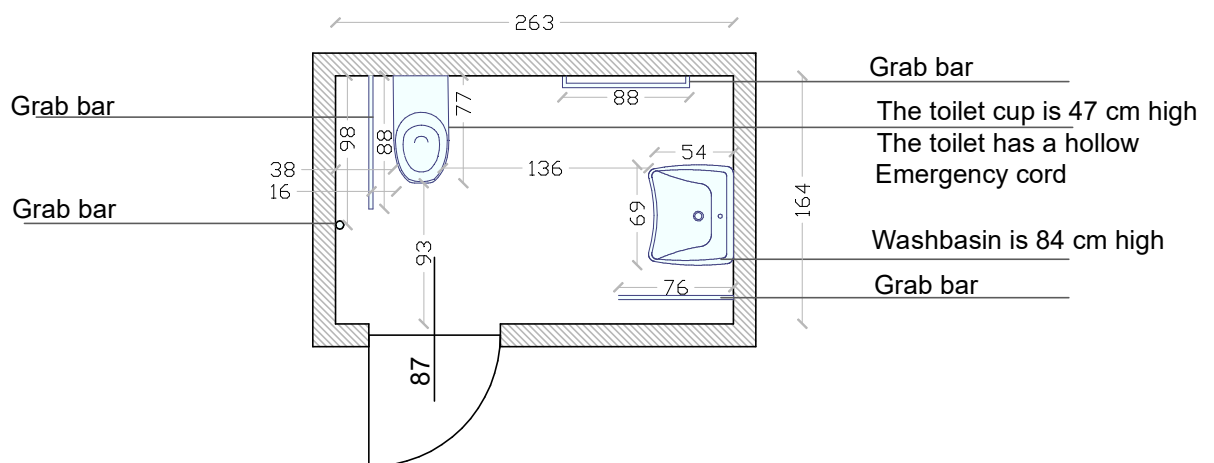

TAVOLA:

MART - MUSEO DI ARTE MODERNA E CONTEMPORANEA
WHEELCHAIR ACCESSIBLE TOILETS ON THE GROUND FLOOR
(MEN)

DATA:

1.01.2023

INFORMATION COLLECTED BY THE STAFF OF HANDICREA

via S. Martino 46, 38122 Trento
Tel. 0461-239396 E-mail: info@handicrea.it