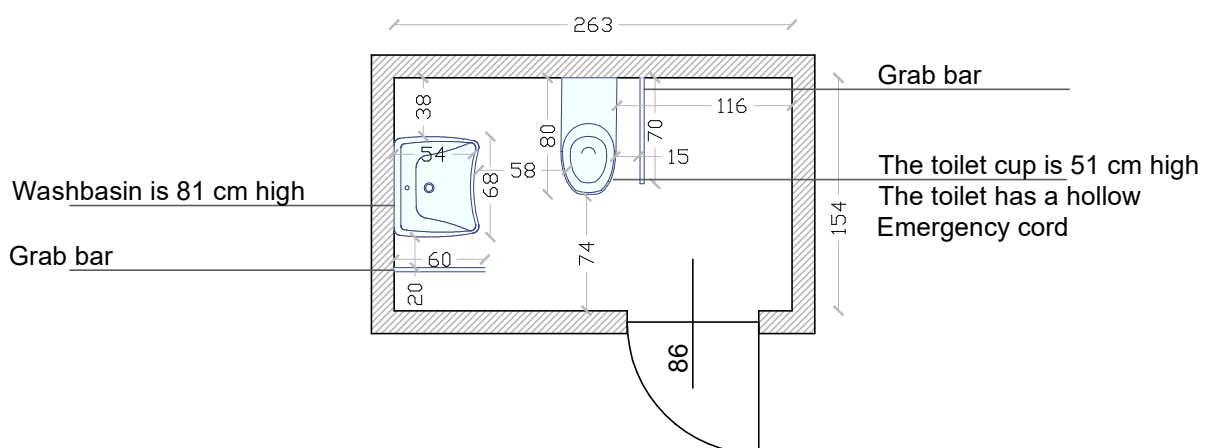

TAVOLA:

MART - MUSEO DI ARTE MODERNA E CONTEMPORANEA
WHEELCHAIR ACCESSIBLE TOILETS
IN THE EDUCATION AREA (MEN)

DATA:

1.01.2023

INFORMATION COLLECTED BY THE STAFF OF HANDICREA

via S. Martino 46, 38122 Trento
Tel. 0461-239396 E-mail: info@handicrea.it