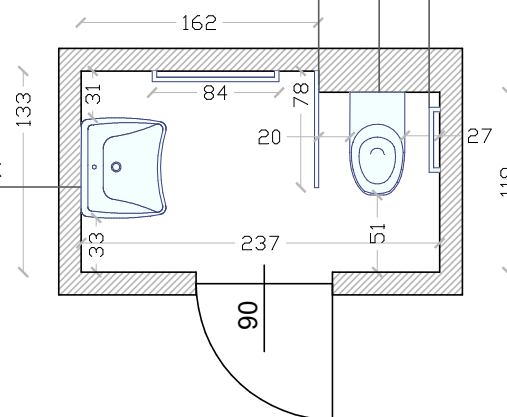

TECHNICAL DRAWING

DATE:

PALAZZO GEREMIA
WHEELCHAIR ACCESSIBLE TOILETS ON FIRST FLOOR

15/11/2021

grab bar

the toilet cup is 50 cm high

side button

folding grab bar

washbasin adjustable in height
adjustable mirror

INFORMATION COLLECTED BY THE STAFF OF HANDICREA

via S. Martino 46, 38122 Trento
Tel. 0461-239396 E-mail: info@handicrea.it